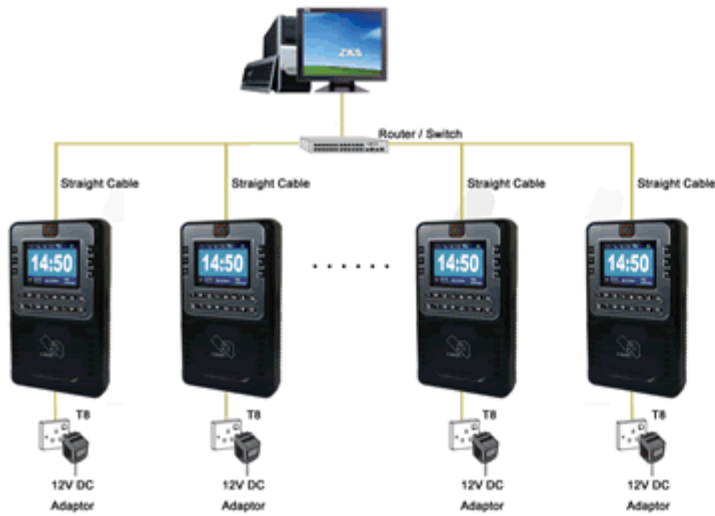

RFID CAMERA TIME ATTENDANCE AND ACCESS CONTROL SYSTEM Security & Protection

ZKS-T8

- 🐾 It is The Multimedia Time&Attendance and Access Control Identification Terminal which adopts advanced North Korean algorithm nowadays
- 🐾 Card, password, card+password and taking pictures by camera for high security and precision
- 🐾 RS232,RS485, TCP/IP, ADSL, Weigand26/34 and USB and even GPRS (optional) communication
- 🐾 Embedded Proximity or Mifare card reader and Camera with simple IP Camera function
- 🐾 Menu language: English, French, Spanish, Czech, Indonesian, Portuguese, Turkish and so on
- 🐾 Upload data to Server automatically once wipe card
- 🐾 TFT 3.5 inches LCD for enjoying, Six work modes, Slided notice, advertisement and music play

RFID CAMERA TIME ATTENDANCE AND ACCESS CONTROL SYSTEM

Security & Protection

ZKS-T8

Standalone

For Demo only

TCP/IP Environment

For Demo only

Door Access Control

For Demo only

RFID CAMERA TIME ATTENDANCE AND ACCESS CONTROL SYSTEM Security & Protection

ZKS-T8

T8 is the latest second generation advanced multimedia product of ZKS in 2008 that can be used in both Time Attendance and Access Control, even IP Camera applications. High identification rate is less than one second; Linux operating system and ARM9 hardware platform; 3.5 inches color LCD, showing personnel image, advertising and notice and so on; Inimitable and fancy design; Particular six kinds of work codes check on work accurate attendance advantageously. It is a kind of ideal product for high end consumption.